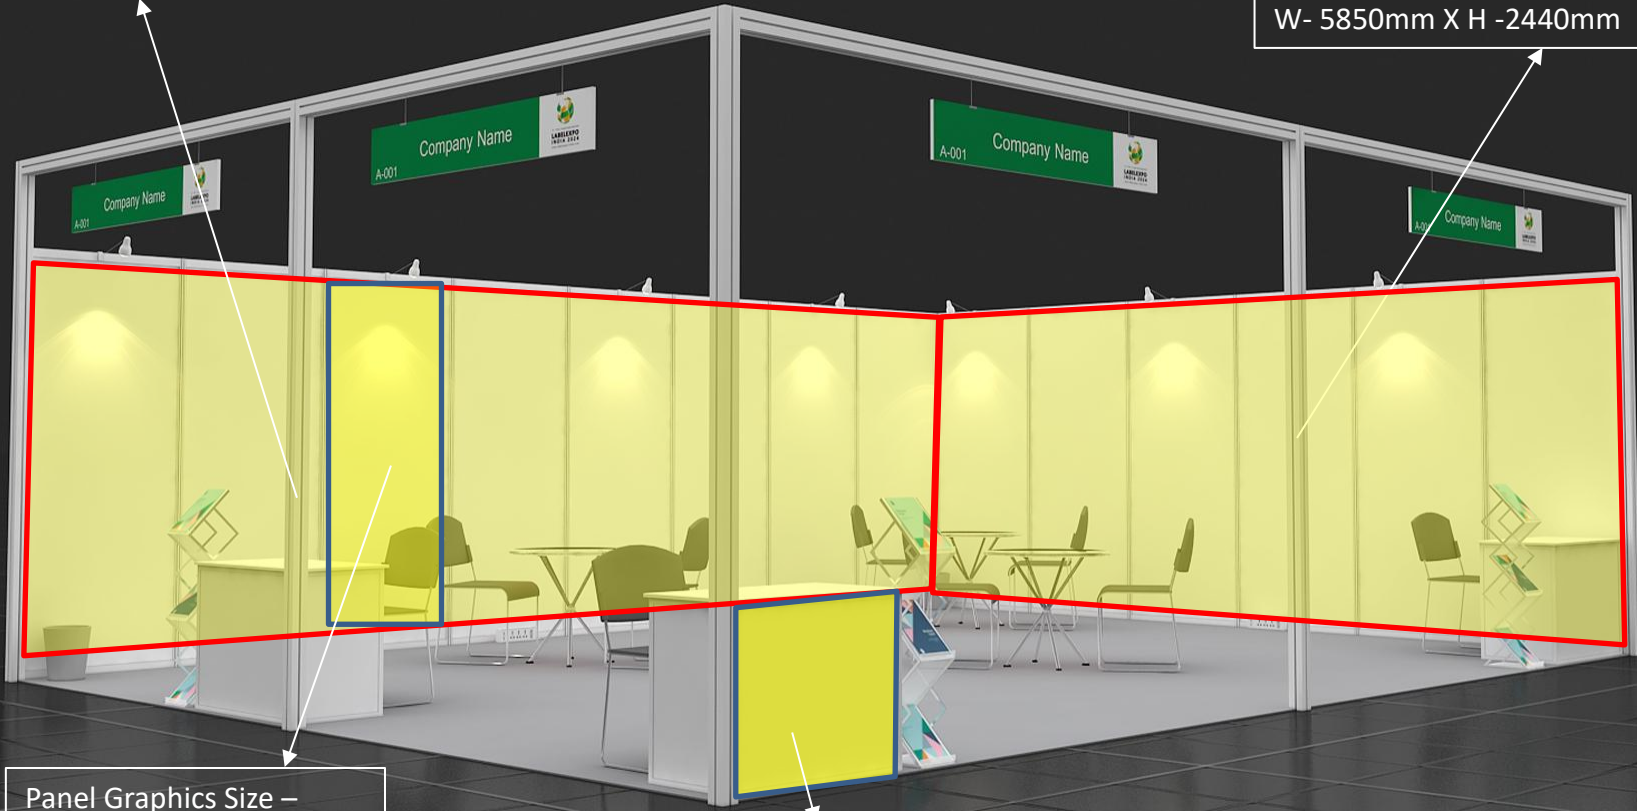

Side Wall Flex Frame Size –
W- 2885mm X H -2440mm

Graphics Size –
W- 950mm X H -650mm

Panel Graphics Size –
W- 950mm X H -2380mm

SHELL SCHEME BOOTH – 24 SQM

24 Sqm Booth Grid Plan

SHELL SCHEME BOOTH – 24 SQM

Back Wall Flex Frame Size –
W- 8860mm X H -2440mm

Side Wall Flex Frame Size –
W- 2885mm X H -2440mm

Graphics Size –
W- 950mm X H -650mm

Panel Graphics Size –
W- 950mm X H -2380mm

SHELL SCHEME BOOTH – 27 SQM

27 sqm booth grid plan

SHELL SCHEME BOOTH – 27 SQM

Side Wall Flex Frame Size –
W- 7840mm X H -2440mm

Back Wall Flex Frame Size –
W- 5850mm X H -2440mm

Panel Graphics Size –
W- 950mm X H -2380mm

Graphics Size –
W- 950mm X H -650mm

SHELL SCHEME BOOTH – 48 SQM

48 Sqm Booth Grid Plan

8 Mtr

6 Mtr

SHELL SCHEME BOOTH – 48 SQM

Furniture Package -9 Sqm

Lockable Counter (MI-02) – 1 No.

Round Table (MI-07) – 1 No.