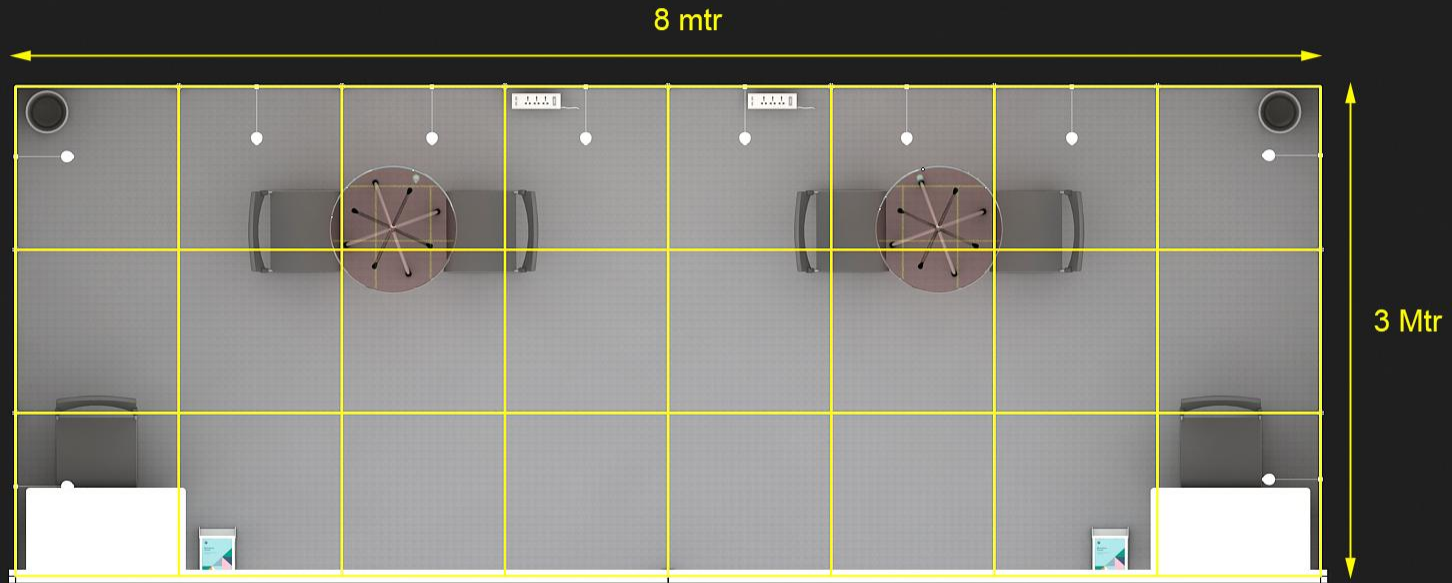

Panel Graphics Size –
W- 950mm X H -2380mm

Graphics Size –
W- 950mm X H -650mm

SHELL SCHEME BOOTH – 18 SQM

18 sqm booth Grid plan

SHELL SCHEME BOOTH – 18 SQM

Back Wall Flex Frame Size –
W- 7860mm X H -2440mm

Side Wall Flex Frame Size –
W- 2885mm X H -2440mm

Graphics Size –
W- 950mm X H -650mm

Panel Graphics Size –
W- 950mm X H -2380mm

SHELL SCHEME BOOTH – 24 SQM

24 Sqm Booth Grid Plan

SHELL SCHEME BOOTH – 24 SQM

Back Wall Flex Frame Size –
W- 8860mm X H -2440mm

Side Wall Flex Frame Size –
W- 2885mm X H -2440mm

Graphics Size –
W- 950mm X H -650mm

Panel Graphics Size –
W- 950mm X H -2380mm

SHELL SCHEME BOOTH – 27 SQM

27 sqm booth grid plan

SHELL SCHEME BOOTH – 27 SQM

Side Wall Flex Frame Size –
W- 7840mm X H -2440mm

Back Wall Flex Frame Size –
W- 5850mm X H -2440mm

Panel Graphics Size –
W- 950mm X H -2380mm

Graphics Size –
W- 950mm X H -650mm