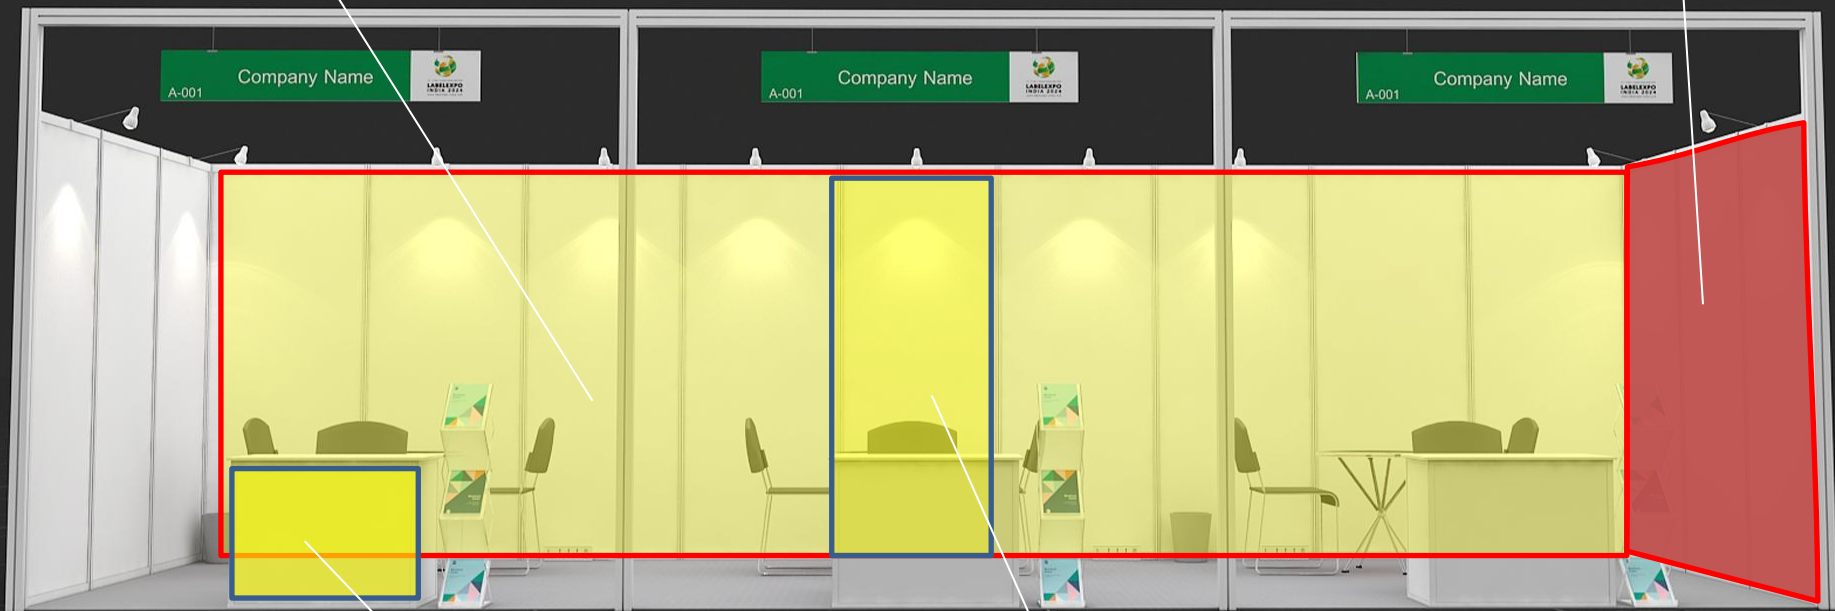

Panel Graphics Size –
W- 950mm X H -2380mm

Graphics Size –
W- 950mm X H -650mm

SHELL SCHEME BOOTH – 18 SQM

18 sqm booth Grid plan

SHELL SCHEME BOOTH – 18 SQM

Back Wall Flex Frame Size –
W- 7860mm X H -2440mm

Side Wall Flex Frame Size –
W- 2885mm X H -2440mm

Graphics Size –
W- 950mm X H -650mm

Panel Graphics Size –
W- 950mm X H -2380mm

SHELL SCHEME BOOTH – 24 SQM

24 Sqm Booth Grid Plan

SHELL SCHEME BOOTH – 24 SQM

Back Wall Flex Frame Size –
W- 8860mm X H -2440mm

Side Wall Flex Frame Size –
W- 2885mm X H -2440mm

Graphics Size –
W- 950mm X H -650mm

Panel Graphics Size –
W- 950mm X H -2380mm

SHELL SCHEME BOOTH – 27 SQM

27 sqm booth grid plan

SHELL SCHEME BOOTH – 27 SQM

Side Wall Flex Frame Size –
W- 7840mm X H -2440mm

Back Wall Flex Frame Size –
W- 5850mm X H -2440mm

Panel Graphics Size –
W- 950mm X H -2380mm

Graphics Size –
W- 950mm X H -650mm