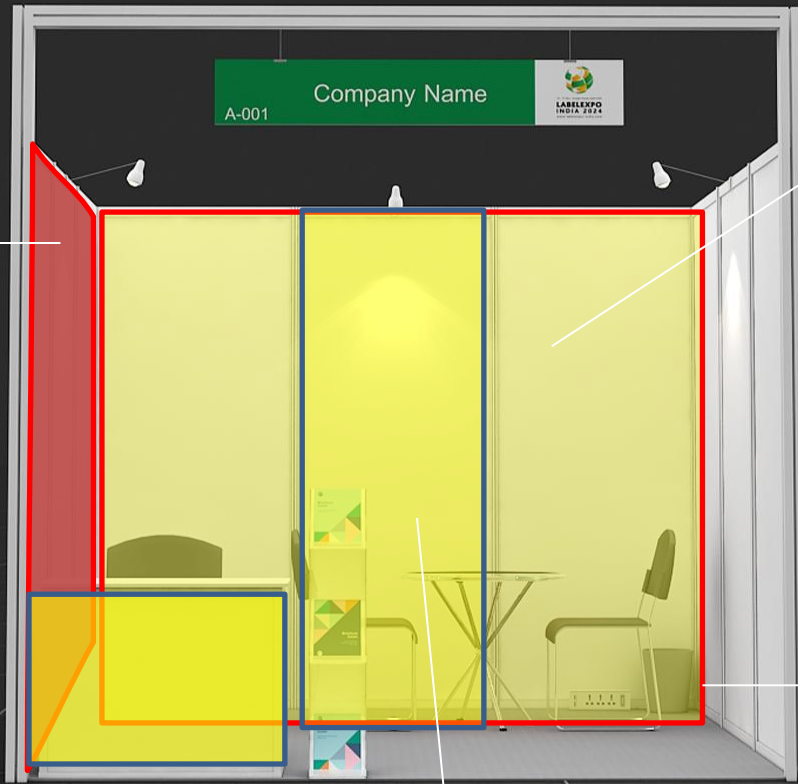

EXPERIENCE LITMUS TOUCH

EXHIBITIONS \ EVENTS \ MUSEUMS \ RETAIL \ SIGNAGES

SHELL SCHEME VIEWS

Side Wall Flex Frame Size –
W- 2885mm X H -2440mm

Back Wall Flex Frame Size –
W- 2910mm X H -2440mm

Graphics Size –
W- 950mm X H -650mm

Panel Graphics Size –
W- 950mm X H -2380mm

SHELL SCHEME BOOTH – 9 SQM

SHELL SCHEME BOOTH – 9 SQM

Back Wall Flex Frame Size –
W- 5880mm X H -2440mm

Side Wall Flex Frame Size –
W- 2885mm X H -2440mm

Graphics Size –
W- 950mm X H -650mm

Panel Graphics Size –
W- 950mm X H -2380mm

Graphics Size –
W- 950mm X H -650mm

SHELL SCHEME BOOTH – 18 SQM

18 sqm booth Grid plan

SHELL SCHEME BOOTH – 18 SQM

Back Wall Flex Frame Size –
W- 7860mm X H -2440mm

Side Wall Flex Frame Size –
W- 2885mm X H -2440mm

Graphics Size –
W- 950mm X H -650mm

Panel Graphics Size –
W- 950mm X H -2380mm

SHELL SCHEME BOOTH – 24 SQM

24 Sqm Booth Grid Plan

SHELL SCHEME BOOTH – 24 SQM