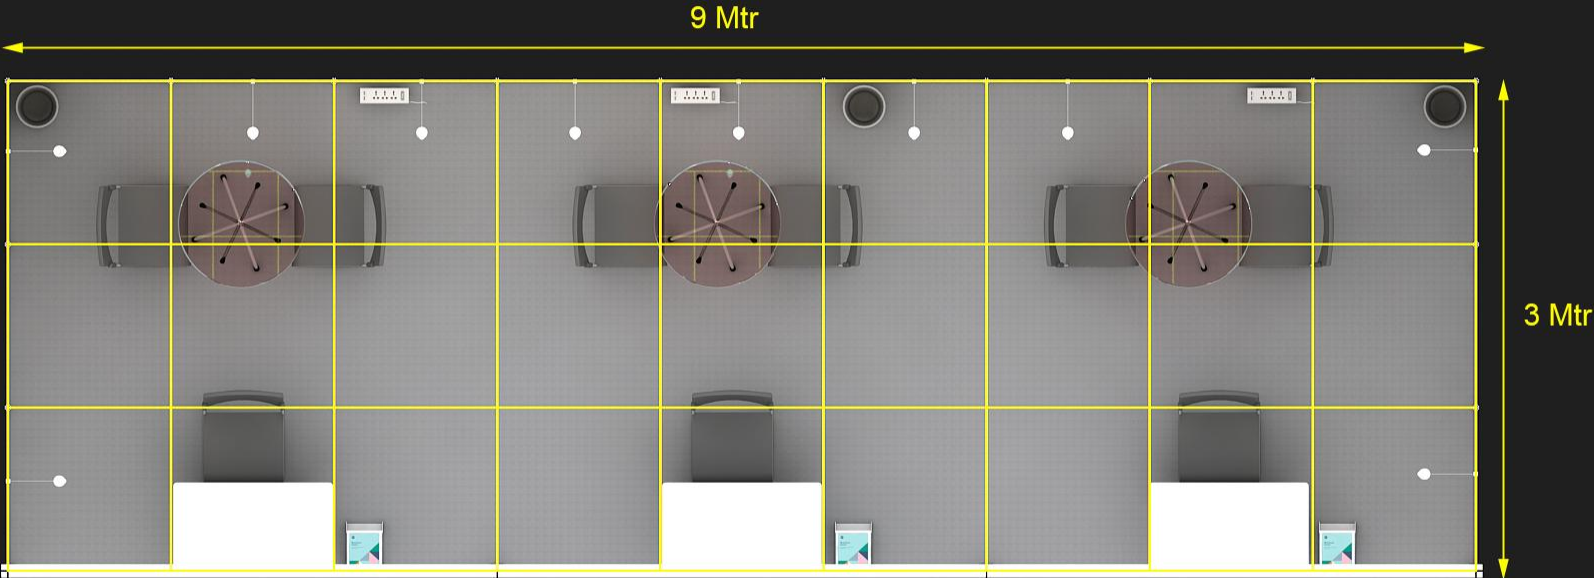

Side Wall Flex Frame Size –
W- 2885mm X H -2440mm

Graphics Size –
W- 950mm X H -650mm

Panel Graphics Size –
W- 950mm X H -2380mm

SHELL SCHEME BOOTH – 24 SQM

24 Sqm Booth Grid Plan

SHELL SCHEME BOOTH – 24 SQM

Back Wall Flex Frame Size –
W- 8860mm X H -2440mm

Side Wall Flex Frame Size –
W- 2885mm X H -2440mm

Graphics Size –
W- 950mm X H -650mm

Panel Graphics Size –
W- 950mm X H -2380mm

SHELL SCHEME BOOTH – 27 SQM

27 sqm booth grid plan

SHELL SCHEME BOOTH – 27 SQM

Side Wall Flex Frame Size –
W- 7840mm X H -2440mm

Back Wall Flex Frame Size –
W- 5850mm X H -2440mm

Panel Graphics Size –
W- 950mm X H -2380mm

Graphics Size –
W- 950mm X H -650mm

SHELL SCHEME BOOTH – 48 SQM

48 Sqm Booth Grid Plan

8 Mtr

6 Mtr

SHELL SCHEME BOOTH – 48 SQM

Furniture Package -9 Sqm

Lockable Counter (MI-02) – 1 No.

Round Table (MI-07) – 1 No.