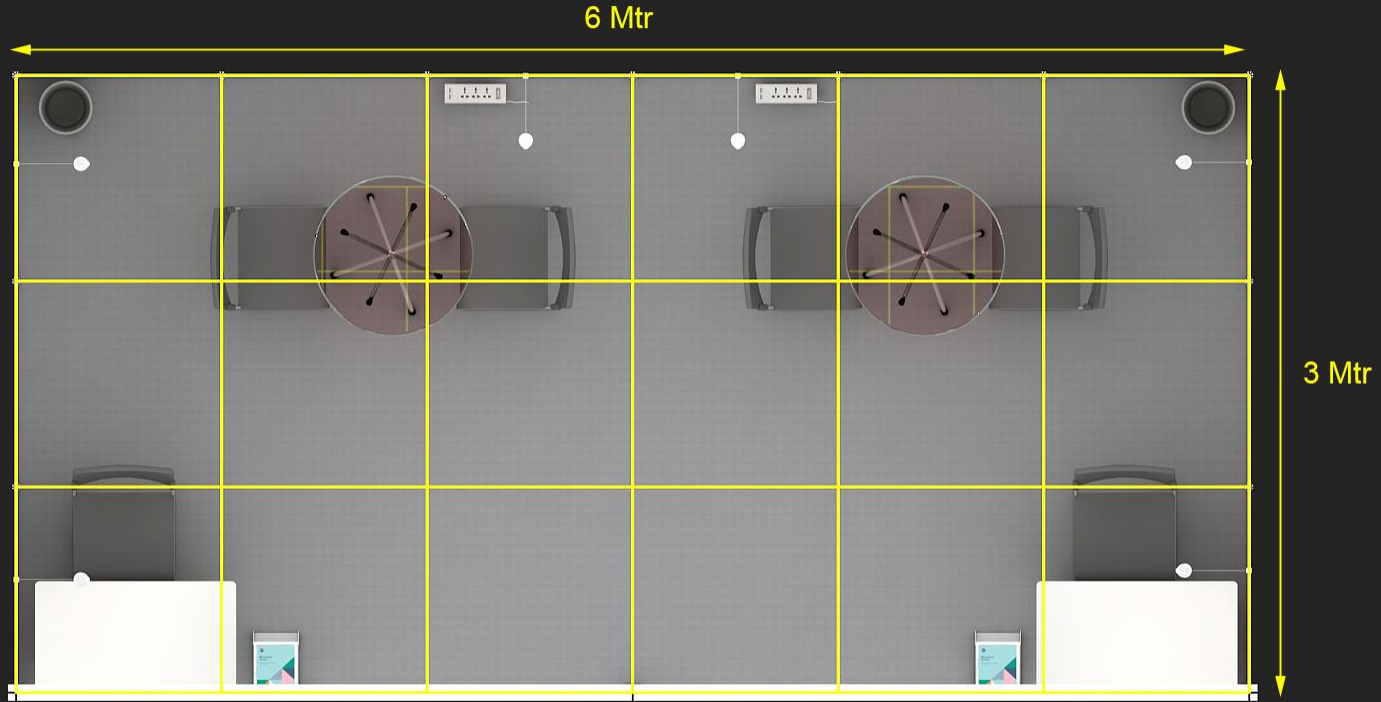

Panel Graphics Size –
W- 950mm X H -2380mm

SHELL SCHEME BOOTH – 9 SQM

SHELL SCHEME BOOTH – 9 SQM

Back Wall Flex Frame Size –
W- 5880mm X H -2440mm

Side Wall Flex Frame Size –
W- 2885mm X H -2440mm

Graphics Size –
W- 950mm X H -650mm

Panel Graphics Size –
W- 950mm X H -2380mm

Graphics Size –
W- 950mm X H -650mm

SHELL SCHEME BOOTH – 18 SQM

18 sqm booth Grid plan

SHELL SCHEME BOOTH – 18 SQM

Back Wall Flex Frame Size –
W- 7860mm X H -2440mm

Side Wall Flex Frame Size –
W- 2885mm X H -2440mm

Graphics Size –
W- 950mm X H -650mm

Panel Graphics Size –
W- 950mm X H -2380mm

SHELL SCHEME BOOTH – 24 SQM

24 Sqm Booth Grid Plan

SHELL SCHEME BOOTH – 24 SQM

Back Wall Flex Frame Size –
W- 8860mm X H -2440mm

Side Wall Flex Frame Size –
W- 2885mm X H -2440mm

Graphics Size –
W- 950mm X H -650mm

Panel Graphics Size –
W- 950mm X H -2380mm

SHELL SCHEME BOOTH – 27 SQM