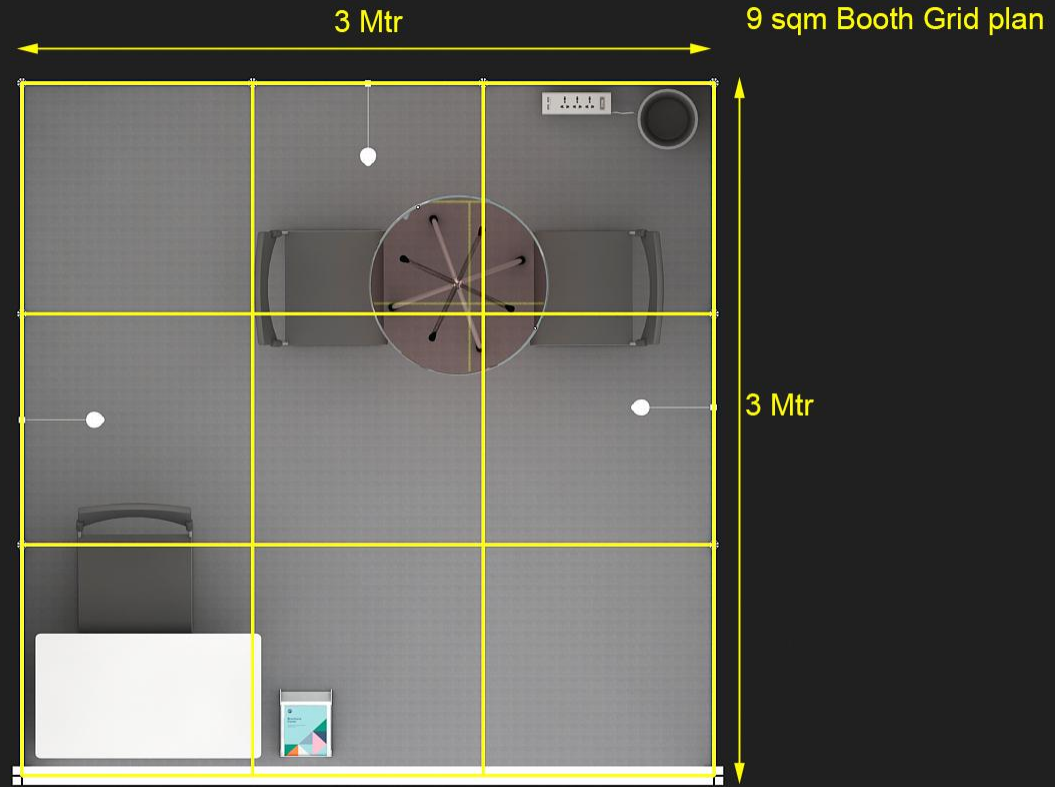

EXPERIENCE LITMUS TOUCH

EXHIBITIONS \ EVENTS \ MUSEUMS \ RETAIL \ SIGNAGES

SHELL SCHEME VIEWS

Side Wall Flex Frame Size –
W- 2885mm X H -2440mm

Back Wall Flex Frame Size –
W- 2910mm X H -2440mm

Graphics Size –
W- 950mm X H -650mm

Panel Graphics Size –
W- 950mm X H -2380mm

SHELL SCHEME BOOTH – 9 SQM

SHELL SCHEME BOOTH – 9 SQM

Back Wall Flex Frame Size –
W- 5880mm X H -2440mm

Side Wall Flex Frame Size –
W- 2885mm X H -2440mm

Graphics Size –
W- 950mm X H -650mm

Panel Graphics Size –
W- 950mm X H -2380mm

Graphics Size –
W- 950mm X H -650mm

SHELL SCHEME BOOTH – 18 SQM

18 sqm booth Grid plan

SHELL SCHEME BOOTH – 18 SQM

Back Wall Flex Frame Size –
W- 7860mm X H -2440mm

Side Wall Flex Frame Size –
W- 2885mm X H -2440mm

Graphics Size –
W- 950mm X H -650mm

Panel Graphics Size –
W- 950mm X H -2380mm

SHELL SCHEME BOOTH – 24 SQM

24 Sqm Booth Grid Plan

SHELL SCHEME BOOTH – 24 SQM